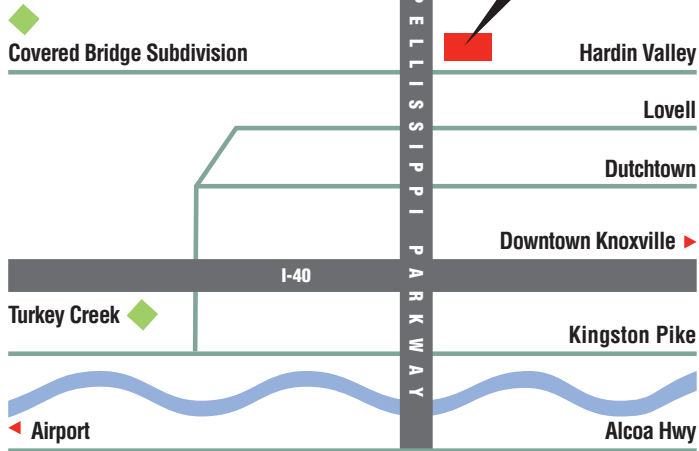

HARDIN STATION