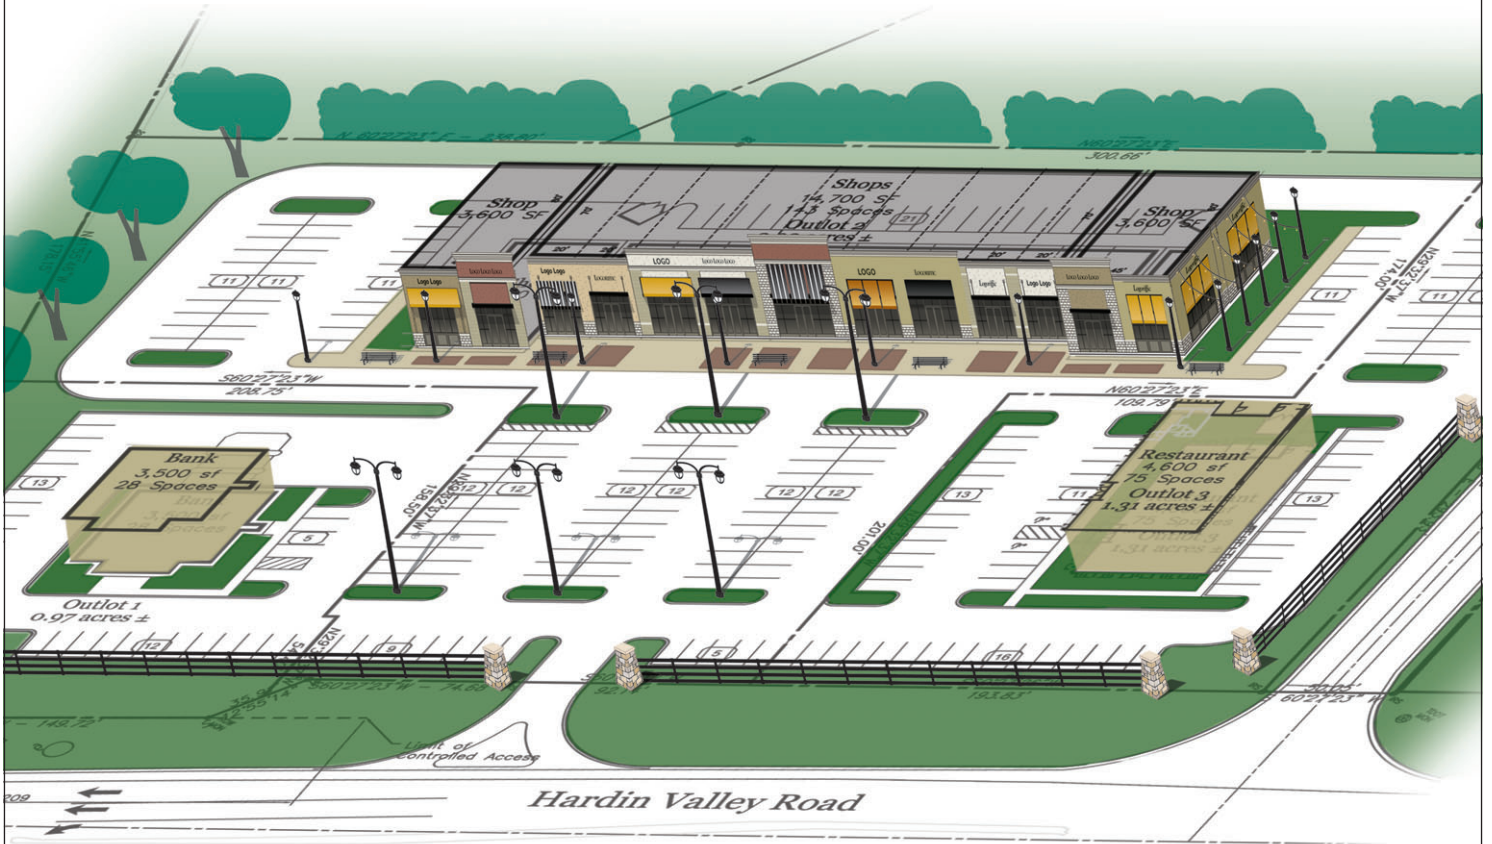

HARDIN STATION

FIRST COMMERCIAL
REAL ESTATE

www.5881000.com | 865-588-1000 | J.L.Turley