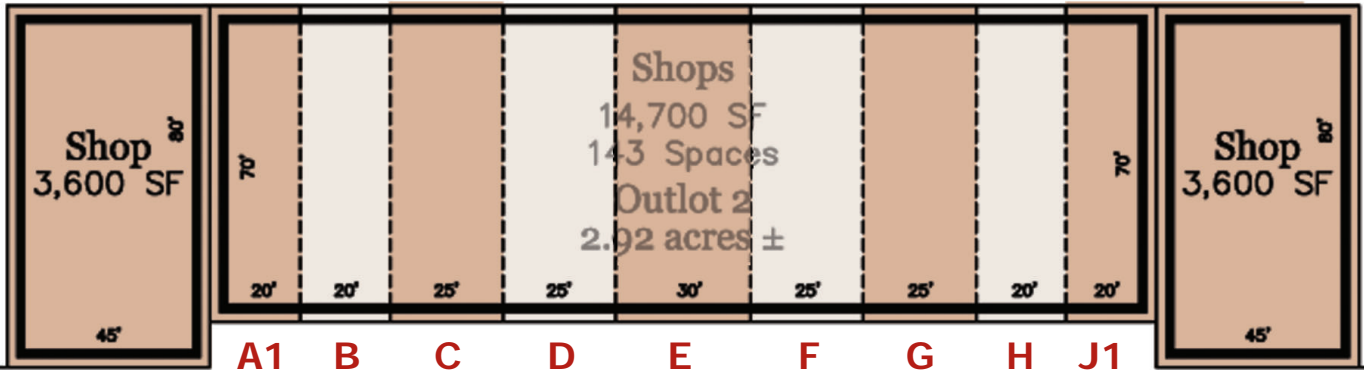

A

J

FIRST COMMERCIAL
REAL ESTATE

www.5881000.com | 865-588-1000 | J.L. Turley